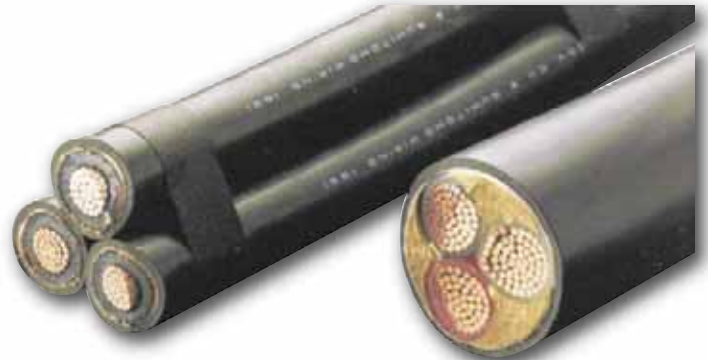

A

ALFRA HYDRAULIC CABLE CUTTER – AKS 85

Ideal for cutting cables up to \varnothing 85 mm

Advantages

- Guided cutting knife.
- Independently applicable in every position.
- Clean cuts with minimum deformation.
- The cable cutter AKS 85 can be operated with the electrohydraulic pump Prod.-No. 02027 or with the foot pump Prod.-No. 02121.

Technical Data:

Cutting force:	55 kN
Cutting pressure:	700 bar
Weight:	6.3 kg
Length:	450 mm

Cutting power:

Telephone cable:	up to \varnothing 85 mm
Electric cable with armour:	up to \varnothing 85 mm
Insulated aluminium cable: (Earthing cable)	3 x 240 mm ²
Insulated aluminium cable: (Single conductor)	630 mm ²
Aluminium rope:	up to \varnothing 46 mm
Copper rope:	up to \varnothing 28 mm

Please name us your exact cable type (fine wire, solid, insulated...) – then we can check the cutting power.

Prod.-No. 04002

Prod.-No.

Hydraulic cable cutter AKS 85
Delivery in canvas bag incl. quick coupling

04002

ALFRA HYDRAULIC HAND CABLE CUTTER – HKS 85

With integrated hand hydraulics for cutting cables up to \varnothing 85 mm

The most convenient working position can be selected through the hydraulics integrated in the rotateable handle.